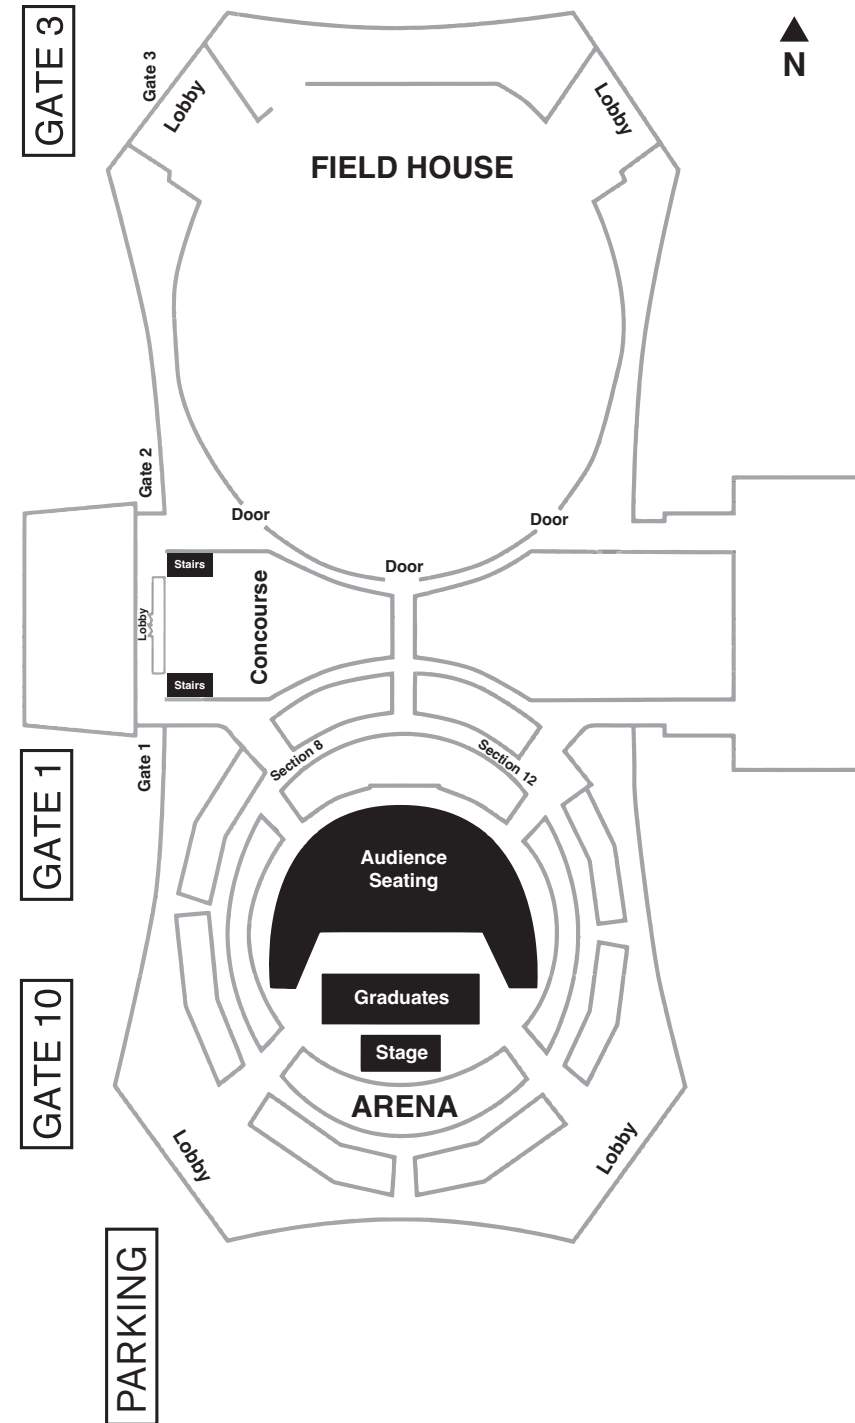

JOYCE CENTER

Please refer to this page while exiting the arena. Exit behind Sections 8-12; go to your left and down the stairs, and then go to your right to enter the Field House. Ushers will direct you.