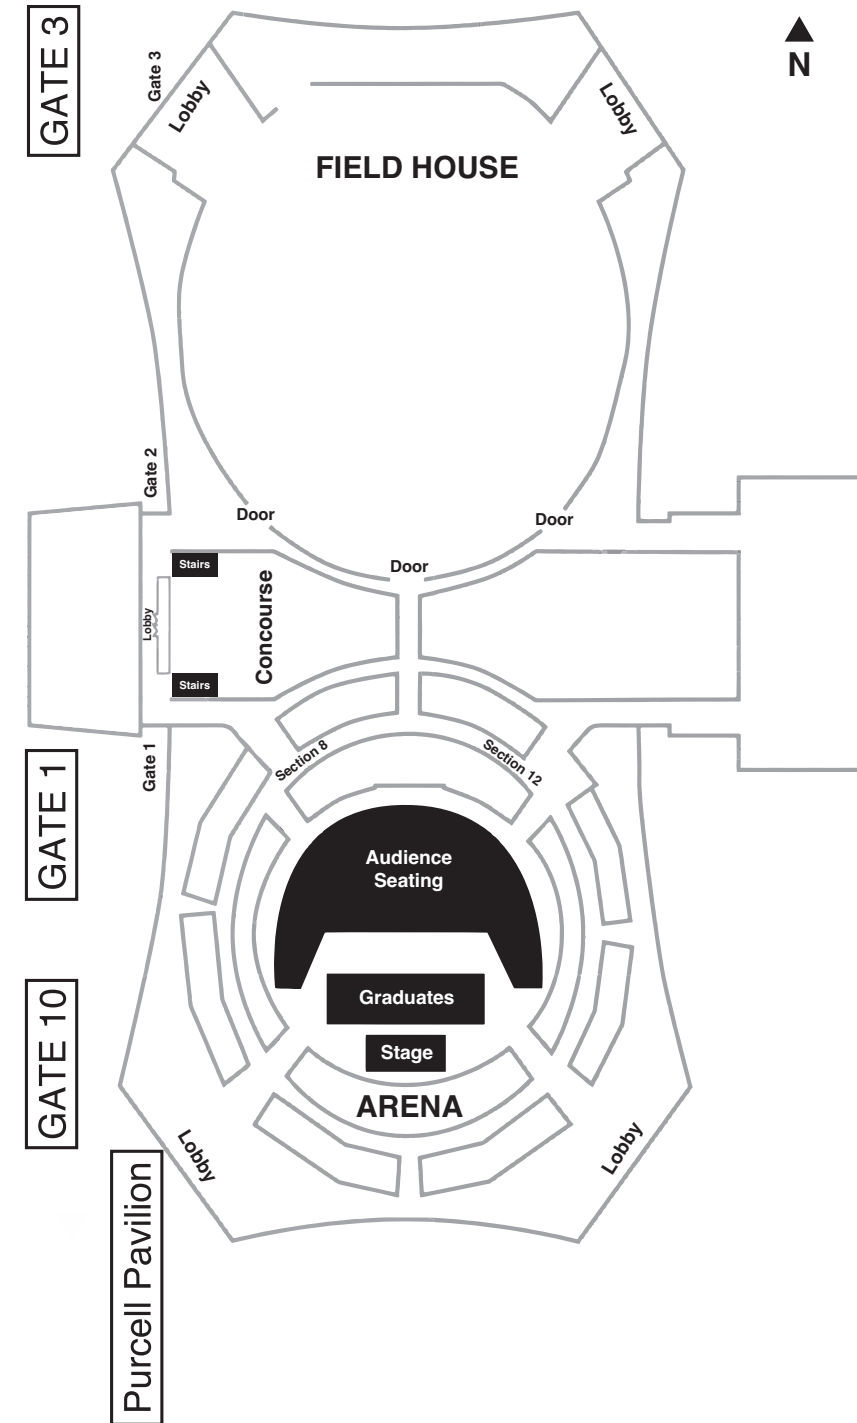

JOYCE CENTER

If you are meeting a graduate following the ceremony, please exit behind Section 8-12; go to your left and down the stairs, and then go to your right to enter the Field House. Ushers will direct you.